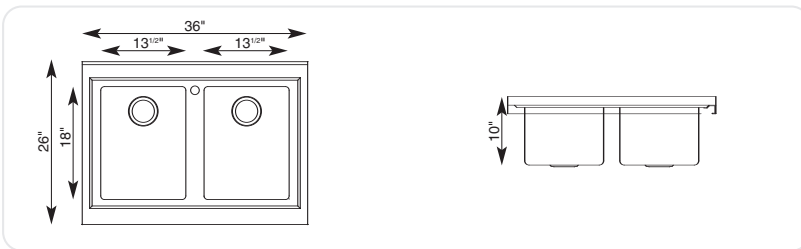

# BISTRO

Stainless Steel 2.0 Bowl  
Integral

AS-BI20XXUSSK

- Features**
- 18 gauge Series 304 Steel
  - Integral installation
  - Bowl depth 10"
  - Fitted with high density sound deadening pads
  - Spray back coating
  - Brushed finish

We reserve the right to amend specifications, weights, measures and color availability without prior notice. \*For color matched options, please see the Options and Accessories section. All measurements are in millimetres unless otherwise stated.